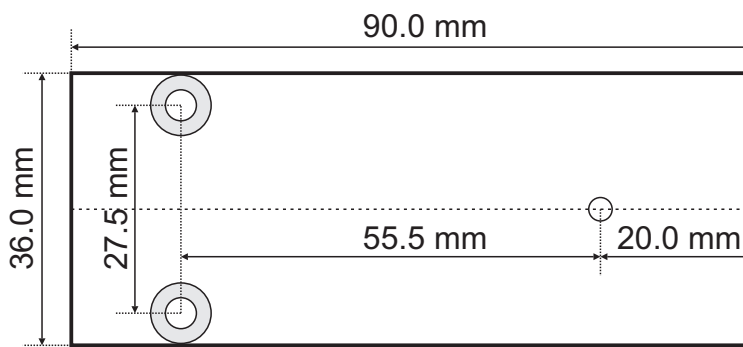

LC Audio Low Noise Supply: Mechanical Layout

3*holes for M3 screws